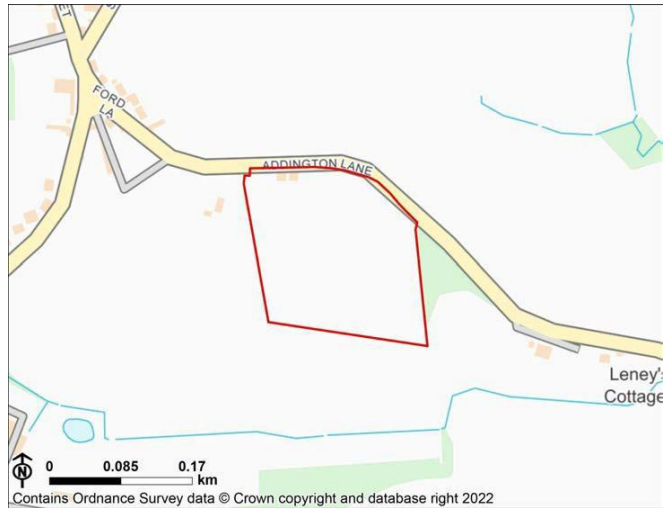

TROTTSICLIFFE LOCAL PLAN SITES

Q5 & Q6 SPATIAL STRATEGY OPTIONS CHOOSE OPTION ONE - DEVELOPMENT ONLY ON NON-GREENBELT LAND

Site No	Name	Planning Considerations	
59830	Borough Green Garden City	Greenbelt , AONB, Green wedge	
59725	Gatehouse Rd, Ford Lane		
59730/59736	Addington Lane	Mixed use	

Respond to localplan@tmbc.gov.uk

Write TMBC Local Plan Gibson Building Gibson Drive, Kingshill. ME19 4LZ

much more at www.boroughgreen.gov.uk/local-plan-2022

59725 Gatehouse Wood, Ford Lane

59730/59736 Addington Lane