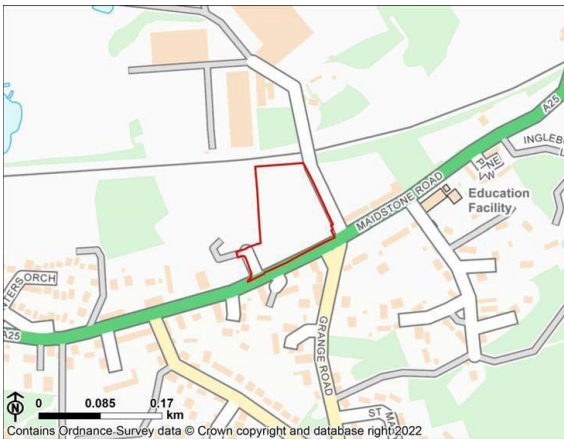

PLATT SITES

59830 Borough Green Garden City

Site 59632 School Hall Field Maidstone Rd

59717 Glebe Land Maidstone Rd

59822 Platt Ind Est - Clubbs

Site 59617? 59703 Mixed Potash Lane

59737 Ingleborough Lane

59724 Crouch Lane

59773 Basted Lane Crouch