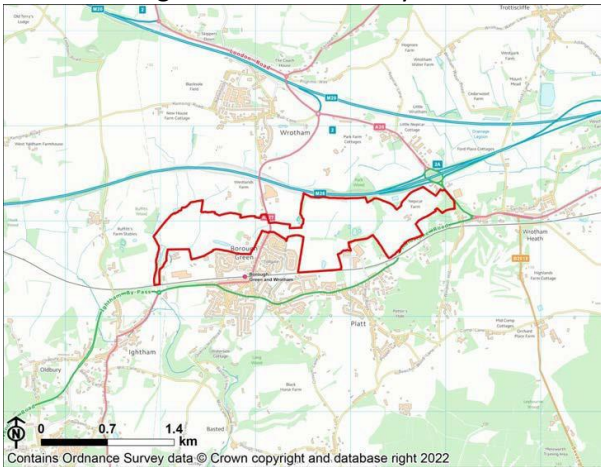

PLATT SITES

59830 Borough Green Garden City

Site 59632 School Hall Field Maidstone Rd

59717 Glebe Land Maidstone Rd

59822 Platt Ind Est - Clubbs

Site 59617? 59703 Mixed Potash Lane

59737 Ingleborough Lane

59724 Crouch Lane