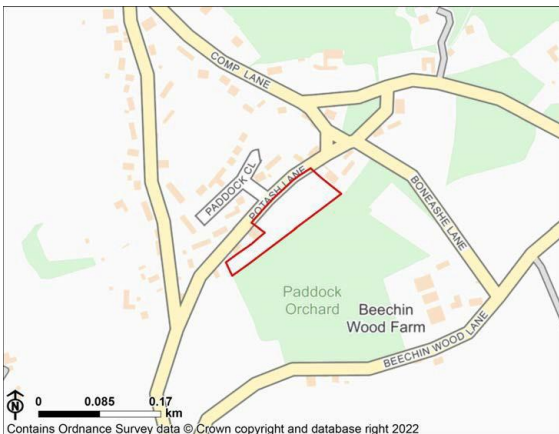

PLATT SITES

59830 Borough Green Garden City

Site 59632 School Hall Field Maidstone Rd

59717 Glebe Land Maidstone Rd

59822 Platt Ind Est - Clubbs

Site 59617? 59703 Mixed Potash Lane

59737 Ingleborough Lane

59724 Crouch Lane