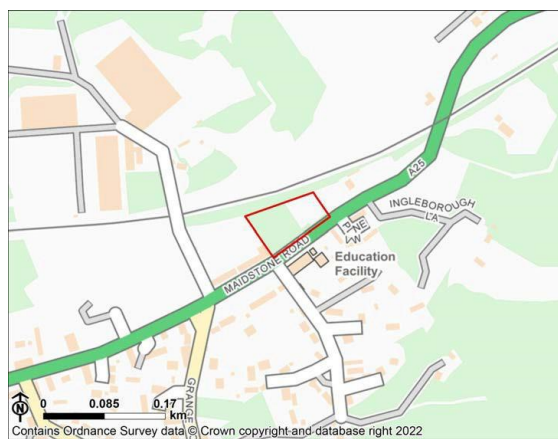

PLATT SITES

59830 Borough Green Garden City

Site 59632 School Hall Field Maidstone Rd

59717 Glebe Land Maidstone Rd

59822 Platt Ind Est - Clubbs

Site 59617? 59703 Mixed Potash Lane

59737 Ingleborough Lane

59724 Crouch Lane

59773 Basted Lane Crouch